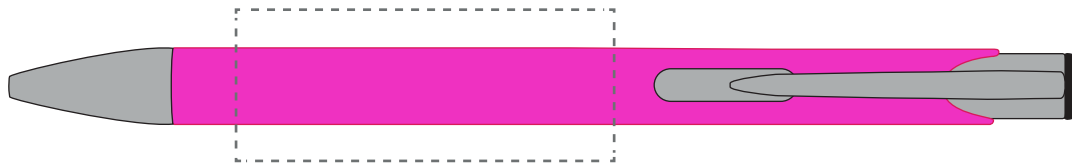

Your Ref:  
Our Ref:

Quantity:  
Version: 1

Product Code: TPC982001  
Product Colour: NEON PINK

**PRINTING CONCERNS:**

We stock this item in the following colours

**PANTONE REFERENCE(S)**

- Colour 1
- Colour 2
- Colour 3
- Colour 4

ARTWORK SCALE 100%

ARTWORK SCALE 100%  
Standard Print Area:  
50mm x 20mm

pre engraved eco text to rear of pen

The dashed line is to demonstrate print area and will not appear on your printed item

**PLEASE NOTE:**